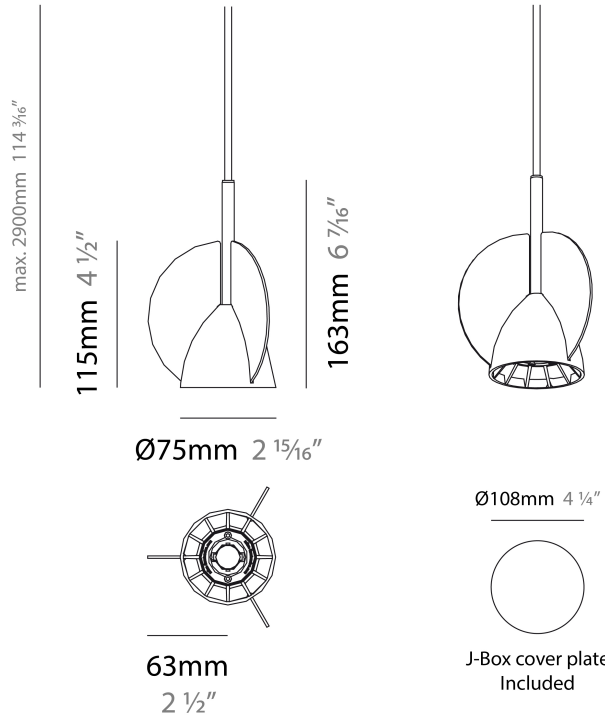

KASK SUSPENSION

D91175

GENERAL

Series: Kask
 Brand: Milan
 Division: Design
 Mounting Type: Suspension
 Mounting Location: Ceiling
 Subcategory: Pendant

PHYSICAL

Diameter (mm): 75
 Diameter (in): 2 ¹⁵/₁₆
 Height (mm): 163
 Height (in): 6 ⁷/₁₆
 Max. Overall Height (mm): 2900
 Max. Overall Height (in): 114 ³/₁₆
 Weight (kg): 1.4
 Weight (lbs): 3
 Fixture Finish: WHI
 Fixture Material: Aluminum
 Cable Details: 2000mm Transparent Cable

ELECTRICAL

Lamp Type: LED
 Total Output Wattage (W): 7
 Dimming: Electronic Low Voltage Dimming
 Input Voltage (V): 120

LED

Number of LEDs: 1
 Color Temperature (°K): 2700
 Nominal Lumen (lm): 560
 CRI: >90 CRI

OPTICAL

RATINGS AND CERTIFICATIONS

Certified By: CSA Certified to UL and CSA Standards
 IP rating: IP20

PROJECT	
TYPE	
NOTES	
QUANTITY	
DATE	

KASK SUSPENSION

D91176

GENERAL

Series: Kask
 Brand: Milan
 Division: Design
 Mounting Type: Suspension
 Mounting Location: Ceiling
 Subcategory: Pendant

PHYSICAL

Diameter (mm): 75
 Diameter (in): 2 ¹⁵/₁₆
 Height (mm): 163
 Height (in): 6 ⁷/₁₆
 Max. Overall Height (mm): 2900
 Max. Overall Height (in): 114 ³/₁₆
 Weight (kg): 1.4
 Weight (lbs): 3
 Fixture Material: Aluminum
 Cable Details: 2000mm Transparent Cable