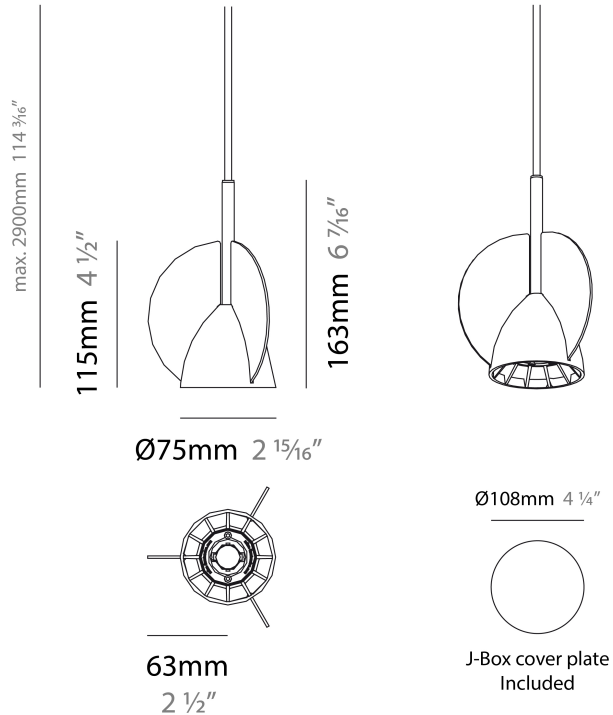

PROJECT	
TYPE	
NOTES	
QUANTITY	
DATE	

KASK SUSPENSION

D91176

GENERAL

Series: Kask
Brand: Milan
Division: Design
Mounting Type: Suspension
Mounting Location: Ceiling
Subcategory: Pendant

PHYSICAL

Diameter (mm): 75
Diameter (in): 2 ¹⁵/₁₆
Height (mm): 163
Height (in): 6 ⁷/₁₆
Max. Overall Height (mm): 2900
Max. Overall Height (in): 114 ³/₁₆
Weight (kg): 1.4
Weight (lbs): 3
Fixture Material: Aluminum
Cable Details: 2000mm Transparent Cable

ELECTRICAL

Lamp Type: LED
Total Output Wattage (W): 7
Dimming: Electronic Low Voltage Dimming
Input Voltage (V): 120

LED

Number of LEDs: 1
Color Temperature (°K): 2700
Nominal Lumen (lm): 560
CRI: >90 CRI

OPTICAL

RATINGS AND CERTIFICATIONS

Certified By: CSA Certified to UL and CSA Standards
IP rating: IP20